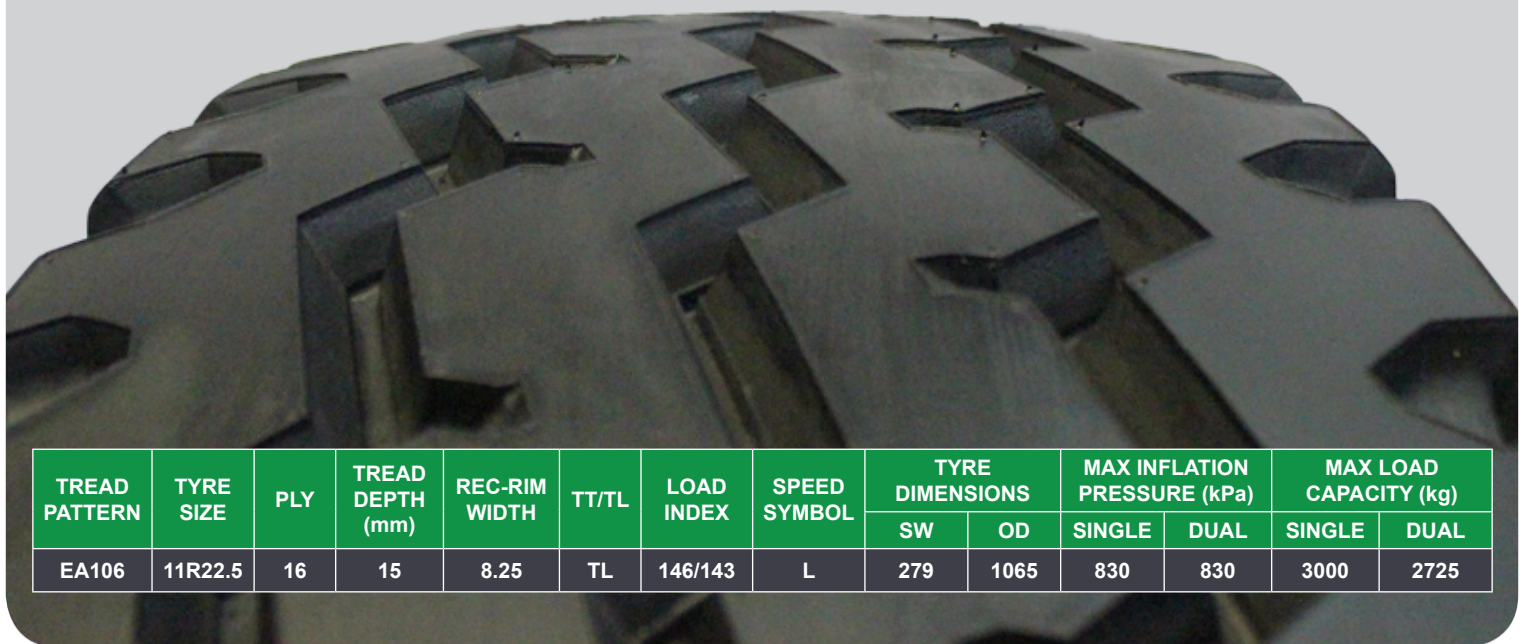

EXMILE

EA106

**NEW All Position
On/Off-Highway Tyre**

The new Exmile EA106 all position on/off-highway radial tyre suitable for linehaul and regional use. Proven shoulder design resists irregular wear and provides grip for both highway and off-road use in all conditions. Low cost operational service for your fleet.

EVEN WEAR • LONG SERVICE LIFE • LOW COST

TREAD PATTERN	TYRE SIZE	PLY	TREAD DEPTH (mm)	REC-RIM WIDTH	TT/TL	LOAD INDEX	SPEED SYMBOL	TYRE DIMENSIONS		MAX INFLATION PRESSURE (kPa)		MAX LOAD CAPACITY (kg)	
								SW	OD	SINGLE	DUAL	SINGLE	DUAL
EA106	11R22.5	16	15	8.25	TL	146/143	L	279	1065	830	830	3000	2725